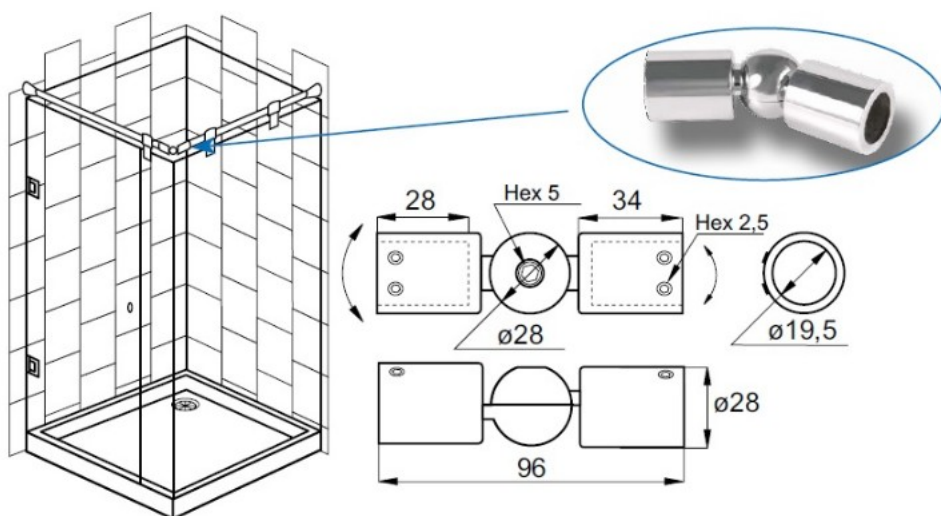

PRODUCT SHEET

Description:

Swivel Connector F/2 Bars, F/ø19mm Tubes, SS-Look

Item number:

15.26.104-5

Units	Box	Carton	HS Code	Barcode
Pcs.	1	10	8302419000	
				5704866506175

SISO A/S

Mileparken 11
DK-2740 Skovlunde
Denmark
VAT: DK 24786013